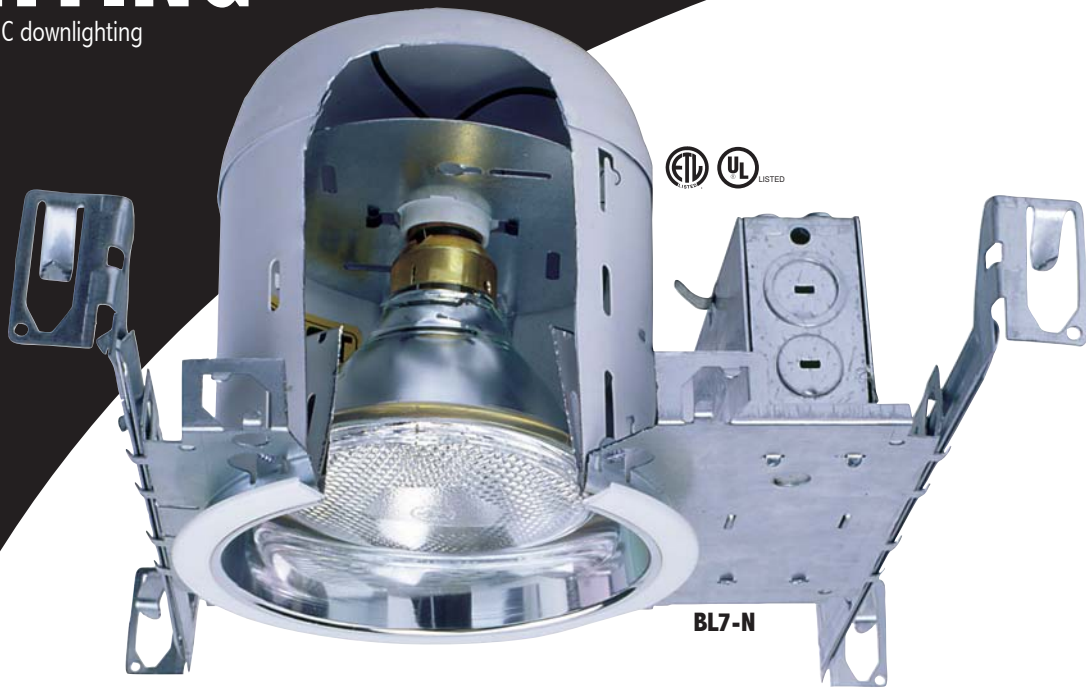

# recessed LIGHTING

Standard non-IC downlighting

FBL7

### FBL7N

6-1/2" W x 7-1/2" H

For new work applications

3-inch clearance of insulation required

Up to 150-watt lamp with proper trim

Thermally-protected

"Nainless" installation bar hangers

Integral T-bar installation slots

Oversized J-Box with 4 integral romex pry-outs with strain reliefs

Adjustable lamp height

UL listed for feed-through wiring and damp location

### FBL7R

6-1/2" W x 7-1/2" H

For old work or remodel applications

3-inch clearance of insulation required

Up to 150-watt lamp with proper trim

Thermally-protected

Oversized J-Box with 4 integral Romex pry-outs with strain reliefs