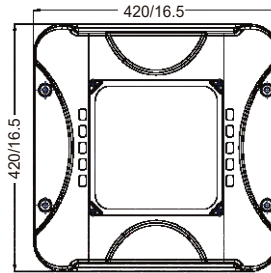

DIMENSIONS

Unit: inch/mm

Product Dimension	Packing Size	Net Weight	Gross Weight
420x420x67mm 16.5x16.5x2.6inch	470x465x120mm 18.5x18.3x4.7inch	5.5kg 12.1lbs	6.0kg 13.2lbs

ORDERING INFORMATION

ORDERING GUIDE