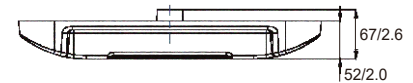

DIMENSIONS

Unit: inch/mm

Product Dimension	Packing Size	Net Weight	Gross Weight
420x420x67mm 16.5x16.5x2.6inch	470x465x120mm 18.5x18.3x4.7inch	5.5kg 12.1lbs	6.0kg 13.2lbs

ORDERING INFORMATION

ORDERING GUIDE