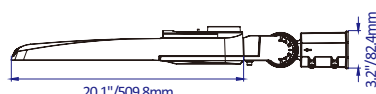

#### 240W / 260W / 280W / 310W

Net Weight: 13.2Lbs/6kgs

Net Weight: 9.7Lbs/4.4kgs

Net Weight: 10.4Lbs/4.7kgs

Net Weight: 13.2Lbs/6kgs

Net Weight: 10.1Lbs/4.6kgs

Net Weight: 10.8Lbs/4.9kgs

Net Weight: 13.7Lbs/6.2kgs