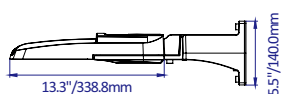

### Dimensions & Weight

#### 240W / 260W / 280W / 310W

Net Weight: 13.2Lbs/6kgs

Net Weight: 9.7Lbs/4.4kgs

Net Weight: 10.4Lbs/4.7kgs

Net Weight: 13.2Lbs/6kgs

Net Weight: 10.1Lbs/4.6kgs

Net Weight: 10.8Lbs/4.9kgs

Net Weight: 13.7Lbs/6.2kgs