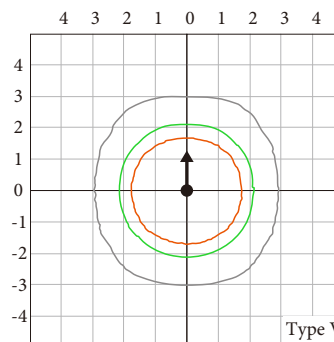

Plots for the 150W-5000K. Distances are in units of mounting height(30')

LEGEND

- 0.1 fc
- 0.5 fc
- 1.0 fc