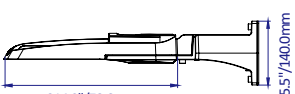

Net Weight: 11.7Lbs/5.3kgs