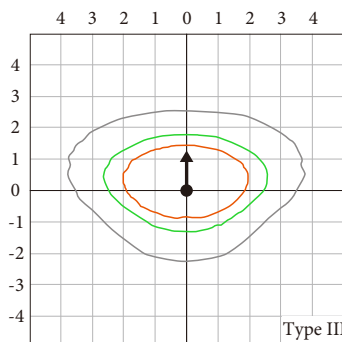

Plots for the 150W-5000K. Distances are in units of mounting height(30')

LEGEND

- 0.1 fc
- 0.5 fc
- 1.0 fc