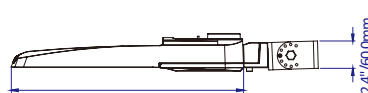

#### 240W / 260W / 280W / 310W

Net Weight: 13.2Lbs/6kgs

Net Weight: 9.7Lbs/4.4kgs

Net Weight: 10.4Lbs/4.7kgs

Net Weight: 13.2Lbs/6kgs

Net Weight: 10.1Lbs/4.6kgs

Net Weight: 10.8Lbs/4.9kgs

Net Weight: 13.7Lbs/6.2kgs