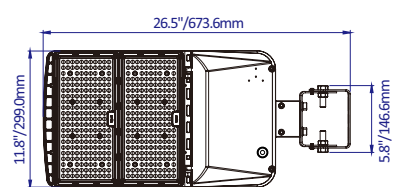

### Dimensions & Weight

#### 240W / 260W / 280W / 310W

Net Weight: 13.2Lbs/6kgs

Net Weight: 9.7Lbs/4.4kgs

Net Weight: 10.4Lbs/4.7kgs

Net Weight: 13.2Lbs/6kgs

Net Weight: 10.1Lbs/4.6kgs

Net Weight: 10.8Lbs/4.9kgs

Net Weight: 13.7Lbs/6.2kgs