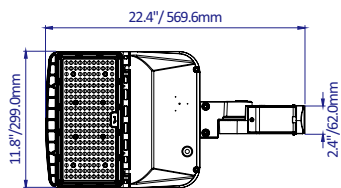

Dimensions & Weight

80W / 100W / 120W / 150W

Net Weight: 9.7Lbs/4.4kgs