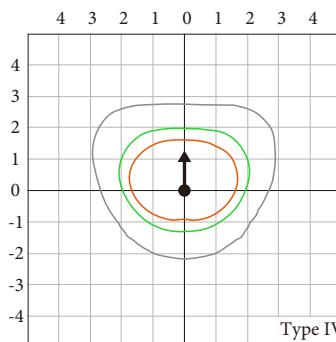

Plots for the 150W-5000K. Distances are in units of mounting height(30')

LEGEND

- 0.1 fc
- 0.5 fc
- 1.0 fc