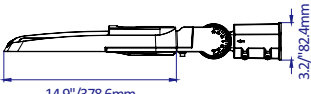

#### 240W / 260W / 280W / 310W

Net Weight: 13.2Lbs/6kgs

Net Weight: 9.7Lbs/4.4kgs

Net Weight: 10.4Lbs/4.7kgs

Net Weight: 13.2Lbs/6kgs

Net Weight: 10.1Lbs/4.6kgs

Net Weight: 10.8Lbs/4.9kgs

Net Weight: 13.7Lbs/6.2kgs