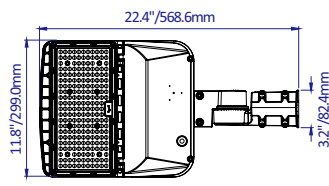

### Dimensions & Weight

#### 240W / 260W / 280W / 310W

Net Weight: 13.2Lbs/6kgs

Net Weight: 9.7Lbs/4.4kgs

Net Weight: 10.4Lbs/4.7kgs

Net Weight: 13.2Lbs/6kgs

Net Weight: 10.1Lbs/4.6kgs

Net Weight: 10.8Lbs/4.9kgs

Net Weight: 13.7Lbs/6.2kgs