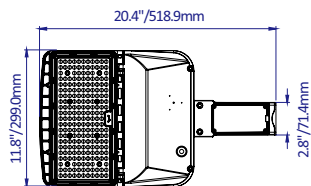

### Dimensions & Weight

#### 240W / 260W / 280W / 310W

Net Weight: 13.2Lbs/6kgs

Net Weight: 9.7Lbs/4.4kgs

Net Weight: 10.4Lbs/4.7kgs

Net Weight: 13.2Lbs/6kgs

Net Weight: 10.1Lbs/4.6kgs

Net Weight: 10.8Lbs/4.9kgs

Net Weight: 13.7Lbs/6.2kgs