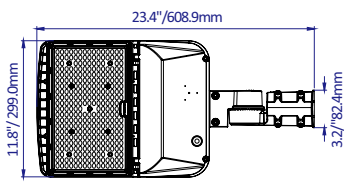

### Dimensions & Weight

#### 240W / 260W / 280W / 310W

Net Weight: 13.2Lbs/6kgs

Net Weight: 9.7Lbs/4.4kgs

Net Weight: 10.4Lbs/4.7kgs

Net Weight: 13.2Lbs/6kgs

Net Weight: 10.1Lbs/4.6kgs

Net Weight: 10.8Lbs/4.9kgs

Net Weight: 13.7Lbs/6.2kgs