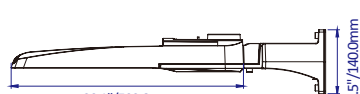

Net Weight: 14.6Lbs/6.6kgs