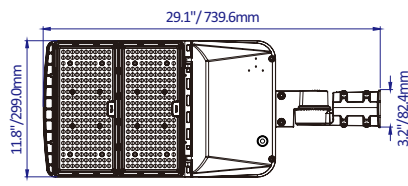

### Dimensions & Weight

#### 240W / 260W / 280W / 310W

Net Weight: 13.2Lbs/6kgs

Net Weight: 9.7Lbs/4.4kgs

Net Weight: 10.4Lbs/4.7kgs

Net Weight: 13.2Lbs/6kgs

Net Weight: 10.1Lbs/4.6kgs

Net Weight: 10.8Lbs/4.9kgs

Net Weight: 13.7Lbs/6.2kgs