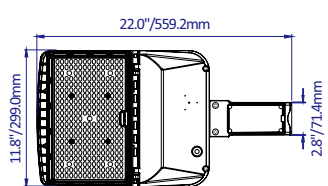

Net Weight: 11.7Lbs/5.3kgs