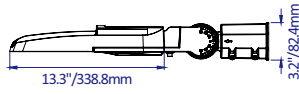

### Dimensions & Weight

#### 240W / 260W / 280W / 310W

Net Weight: 13.2Lbs/6kgs

Net Weight: 9.7Lbs/4.4kgs

Net Weight: 10.4Lbs/4.7kgs

Net Weight: 13.2Lbs/6kgs

Net Weight: 10.1Lbs/4.6kgs

Net Weight: 10.8Lbs/4.9kgs

Net Weight: 13.7Lbs/6.2kgs