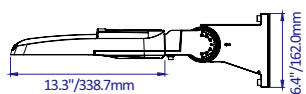

Dimensions & Weight

80W / 100W / 120W / 150W

Net Weight: 9.7Lbs/4.4kgs